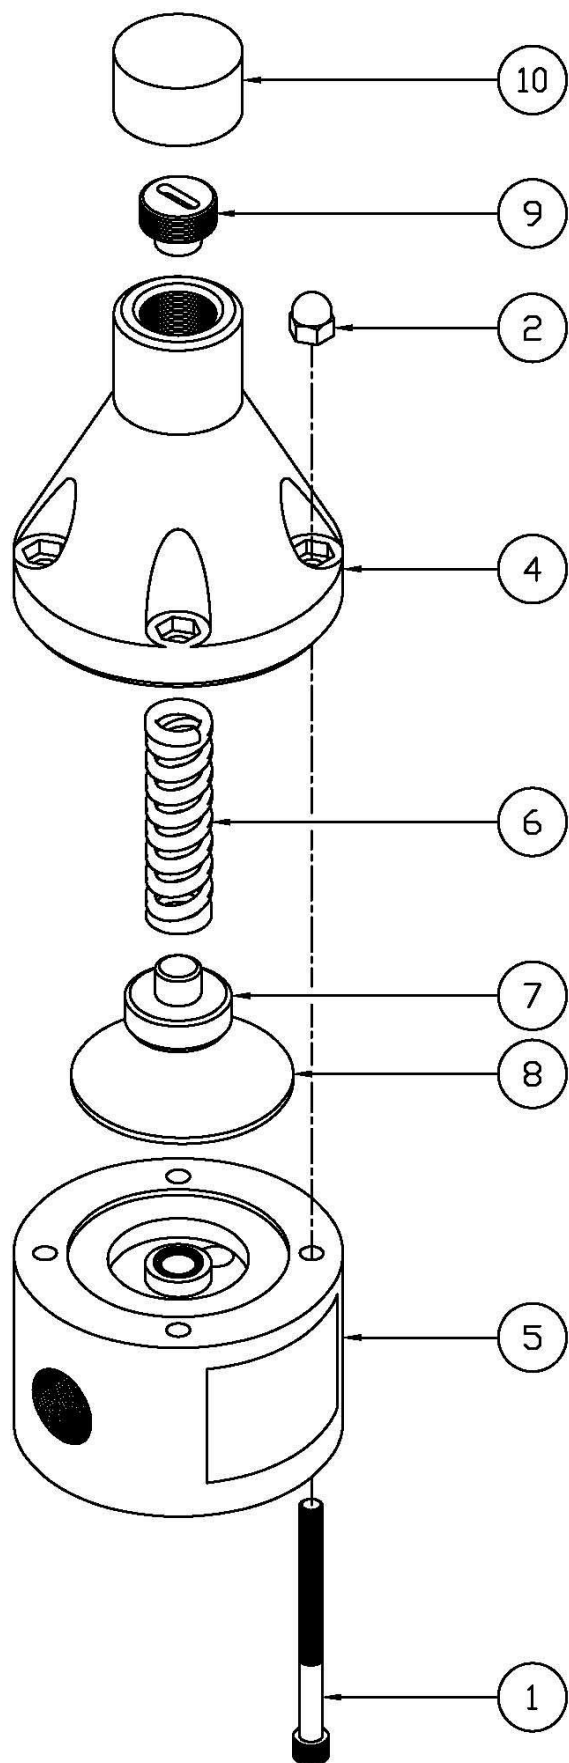

PARTS LIST

ITEM	DESCRIPTION	PART #	
1	1/4 - 20 X 2 3/4" Bolt - 1/2 - 1" Plastic Valves 5/16 - 18 X 1 1/2" Bolt - 1 1/2" - 2" Metal Valves 1/4 - 20 X 4.5" - 1 1/2" Plastic Valves (5" OD Body) 1/4 - 20 X 5" Bolt - 1 1/2" (OBS 4.5" OD); & 2" Plastic Valves (5" OD) 1/4 - 20 X 1 1/4" Bolt - 18.8 SS, 1/2 - 1" Metal Valves	PV-00101 PV-00102 PV-00104 PV-00105 PV-00108	
2	1/4 - 20 Cap, 18.8 SS hex nut	PV-00202	
3	1/4 Flat Washer (Required with 316 SS Top) 5/16 Flat washer (Required with 316 SS Top)	PV-00302 PV-00303	
4	1/2" - 1" Valve Top - Noryl, Black 1/2" - 1" Valve Top - Noryl, Orange 1/2" - 1" Valve Top - Noryl, Yellow 1/2" - 1" Valve Top - Noryl, Green 1/2" - 1" Valve Top - Noryl, Grey 1/2" - 1" Valve Top - 316L SS 1 1/2" Valve Top - (OBS 4 1/2" OD Body) - PVC 1 1/2" Valve Top - (OBS 4 1/2" OD Body) - 316 SS 1 1/2" - 2" Valve Top (5" OD Body) - Noryl - Metal Bodies 1 1/2" - 2" Valve Top (5" OD Body) - Noryl - Plastic Bodies 1 1/2" - 2" Valve Top (5" OD Body) - 316 SS	PV-004451 PV-004452 PV-004053 PV-004054 PV-004450 PV-00407 PV-00411 PV-00413 PV-004171 PV-004175 PV-00416	
		BPV # PRV #	
5	1/2" Valve Body PVC 1/2" Valve Body PP 1/2" Valve Body PTFE 1/2" Valve Body PVDF 1/2" Valve Body 316 SS 1/2" Valve Body Alloy 20 1/2" Valve Body Hast C 1/2" Valve Body CPVC 3/4" Valve Body PVC 3/4" Valve Body PP 3/4" Valve Body PTFE 3/4" Valve Body PVDF 3/4" Valve Body 316L SS 3/4" Valve Body Alloy 20 3/4" Valve Body Hast C 3/4" Valve Body CPVC 1" Valve Body PVC 1" Valve Body PP 1" Valve Body PTFE 1" Valve Body PVDF 1" Valve Body 316L SS 1" Valve Body Alloy 20 1" Valve Body Hast C 1" Valve Body CPVC 1 1/2" Valve Body PVC (5" OD) 1 1/2" Valve Body PP (5" OD) 1 1/2" Valve Body PTFE (5" OD) 1 1/2" Valve Body PVDF (5" OD) 1 1/2" Valve Body 316L SS (5" OD) 1 1/2" Valve Body Alloy 20 (5" OD) 1 1/2" Valve Body Hast C (5" OD) 1 1/2" Valve Body CPVC (5" OD) 2" Valve Body PVC 2" Valve Body PP 2" Valve Body PTFE 2" Valve Body PVDF 2" Valve Body 316L SS 2" Valve Body Alloy 20 2" Valve Body Hast C 2" Valve Body CPVC	BPV-00511 BPV-00512 BPV-00513 BPV-00514 BPV-00515 BPV-00516 BPV-00517 BPV-00518 BPV-00521 BPV-00522 BPV-00523 BPV-00524 BPV-00525 BPV-00526 BPV-00527 BPV-00528 BPV-00531 BPV-00532 BPV-00533 BPV-00534 BPV-00535 BPV-00536 BPV-00537 BPV-00538 BPV-50541 BPV-50542 BPV-50543 BPV-50544 BPV-50545 BPV-50546 BPV-50547 BPV-50548 BPV-00551 BPV-00552 BPV-00553 BPV-00554 BPV-00555 BPV-00556 BPV-00557 BPV-00558	PRV-00511 PRV-00512 PRV-00513 PRV-00514 PRV-00515 PRV-00516 PRV-00517 PRV-00518 PRV-00521 PRV-00522 PRV-00523 PRV-00524 PRV-00525 PRV-00526 PRV-00527 PRV-00528 PRV-00531 PRV-00532 PRV-00533 PRV-00534 PRV-00535 PRV-00536 PRV-00537 PRV-00538 PRV-50541 PRV-50542 PRV-50543 PRV-50544 PRV-50545 PRV-50546 PRV-50547 PRV-50548 PRV-00551 PRV-00552 PRV-00553 PRV-00554 PRV-00555 PRV-00556 PRV-00557 PRV-00558
6	Pressure Spring - 1/2" - 1" Valve; 150 psi Pressure Spring - 1/2" - 1" Valve; 50 psi Pressure Spring - 1/2" - 1" Valve; 250 psi Pressure Spring - 1/2" - 1" Valve; 350 psi Pressure Spring - 1/2" - 1" Valve; 100 psi, 316 SS Pressure Spring - 1 1/2" - 2" Valve; 150 psi Pressure Spring - 1 1/2" - 2" Valve; 50 psi	PV-00602 PV-006021 PV-006023 PV-006122 PV-00602S PV-00603 PV006033	
7	Support Disc - 1/2 - 1" Valve, PVC Support Disc - 1/2 - 1" Valve, 316L SS Support Disc - 1 1/2" - 2" Valve, PVC Support Disc - 1 1/2" - 2" Valve, 316L SS	PV-00705 PV-00706 PV-00708 PV-00709	
8	Diaphragm - 1/2" - 1" Valve - PTFE / EPDM Diaphragm - 1/2" - 1" Valve - Viton Diaphragm - 1/2" - 1" Valve - PTFE / Viton (High Temperature) Diaphragm - 1 1/2" Valve - PTFE / EPDM (OBS 4.5" OD Body) Diaphragm - 1 1/2" Valve - Viton (OBS 4.5" OD Body) Diaphragm - 1 1/2" Valve - PTFE/Viton (OBS 4.5" OD Body) Diaphragm - 1 1/2" - 2" Valve - PTFE/EPDM (5" OD Body) Diaphragm - 1 1/2" - 2" Valve - Viton (5" OD Body)	PV-00810 PV-00812 PV-00813 PV-00820 PV-00821 PV-00822 PV-00830 PV-00831	
9	Adjustment Screw - 1/2" - 1" Valve PET (white) Adjustment Screw - 1/2" - 1" Valve Black Oxide Coated Steel Adjustment Screw - 1 1/2" - 2" Valve PET Adjustment Screw - 1 1/2" - 2" Valve Black Oxide Coated Steel	PV-00906 PV-00903 PV-00926 PV-00921	
10	Protective Vinyl Cap - 1/4" - 1" Valves Protective Vinyl Cap - 1 1/2" - 2" Valves	PV-01001 PV-01002	