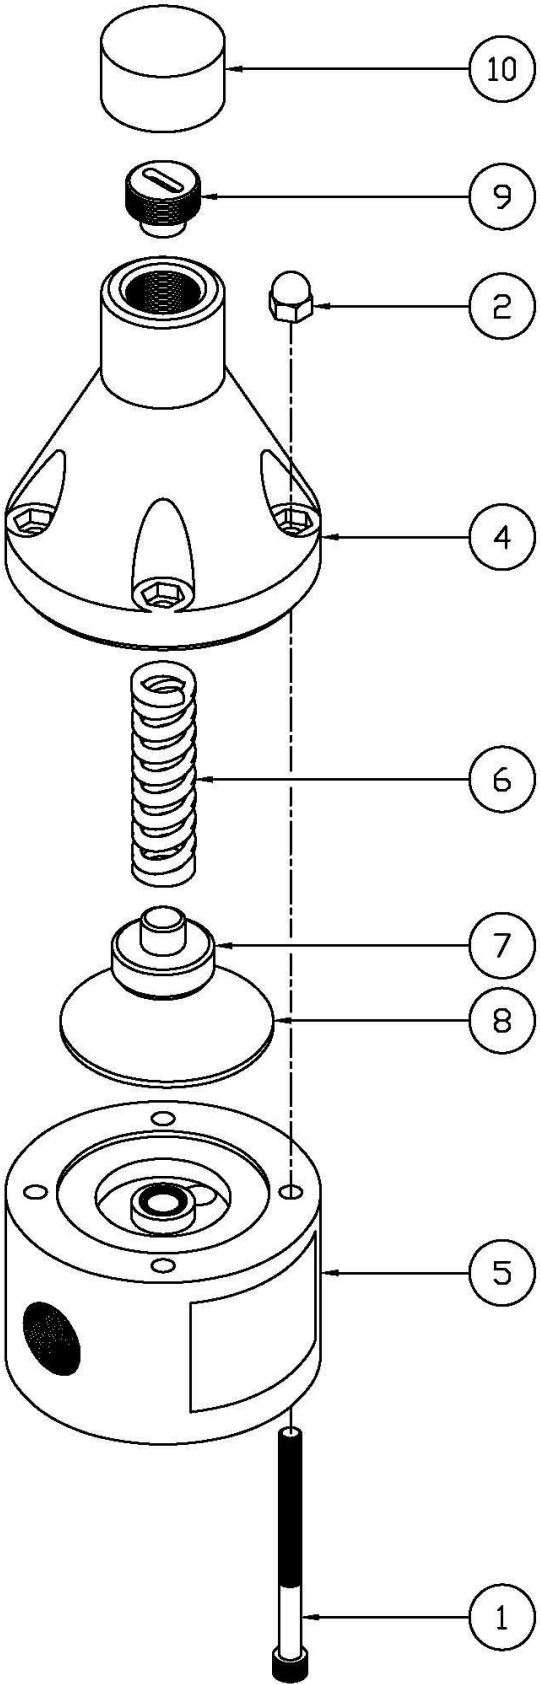

## PARTS LIST

ITEM	DESCRIPTION	PART #	
1	1/4 - 20 X 2 3/4" Bolt - 1/2 - 3/4" Plastic Valves	PV-00101	
	5/16 - 18 X 1 1/2" Bolt - 1" Metal Valves	PV-00102	
	1/4 - 20 X 5" Bolt - 1" Plastic Valves (4.5" & 5" OD)	PV-00105	
	1/4 - 20 X 1 1/4" Bolt - 1/2 - 1" Metal Valves	PV-00108	
2	1/4 - 20 Cap hex nut	PV-00202	
3	1/4 Flat Washer (Required with 316 SS Top 1/2" - 3/4")	PV-00302	
	5/16 Flat washer (Required with 316 SS Top 1")	PV-00303	
4	1/2" - 3/4" Valve Top - Noryl, Black	PV-004451	
	1/2" - 3/4" Valve Top - Noryl, Orange	PV-004452	
	1/2" - 3/4" Valve Top - Noryl, Yellow	PV-004053	
	1/2" - 3/4" Valve Top - Noryl, Green	PV-004054	
	1/2" - 3/4" Valve Top - 316 SS	PV-00407	
	1" Valve Top - PVC, Black (For 4.5" OBS Body) 1"	PV-00411	
Valve Top - Noryl, Black (for Plastic 5" Body) 1"	PV-004175		
Valve Top - Noryl, Black (for Metal 5" Body)	PV-004171		
		BPV #	PRV #
5	1/2" Valve Body High Flow, PVC 1/2"	BPV-00511HF	TWO PORT CONFIGURED HIGH FLOW VALVE USES BPV BODY
	Valve Body High Flow, PP 1/2"	BPV-00512HF	
	Valve Body High Flow, PTFE 1/2"	BPV-00513HF	
	Valve Body High Flow, PVDF 1/2"	BPV-00514HF	
	Valve Body High Flow, 316 SS	BPV-00515HF	
	1/2" Valve Body High Flow, Alloy 20	BPV-00516HF	
	1/2" Valve Body High Flow, Hast C	BPV-00517HF	
	1/2" Valve Body High Flow, CPVC	BPV-00518HF	
	3/4" Valve Body High Flow, PVC 3/4"	BPV-00521HF	
	Valve Body High Flow, PP	BPV-00522HF	
	3/4" Valve Body High Flow, PTFE 3/4"	BPV-00523HF	
	Valve Body High Flow, PVDF 3/4"	BPV-00524HF	
	Valve Body High Flow, 316 SS 3/4"	BPV-00525HF	
	Valve Body High Flow, Alloy 20 3/4"	BPV-00526HF	
	Valve Body High Flow, Hast C 3/4"	BPV-00527HF	
	Valve Body High Flow, CPVC	BPV-00528HF	
	1" Valve Body High Flow, PVC (4.5" OBS)	BPV00531HF	
	1" Valve Body High Flow, PP(4.5" OBS)	BPV00532HF	
	1" Valve Body High Flow, PTFE(4.5" OBS) 1"	BPV00533HF	
	Valve Body High Flow, PVDF(4.5" OBS) 1"	BPV00534HF	
	Valve Body High Flow, 316 SS(4.5" OBS)	BPV00535HF	
	1" Valve Body High Flow, Alloy 20 (4.5" OBD)	BPV00536HF	
	1" Valve Body High Flow, Hast C(4.55" OBS)	BPV00537HF	
	1" Valve Body High Flow, CPVC(4.55" OBS)	BPV00538HF	
	1" Valve Body High Flow, PVC (5" OD)	BPV-50531HF	
	1" Valve Body High Flow, PP(5" OD)	BPV-50532HF	
	1" Valve Body High Flow, PTFE(5" OD) 1"	BPV-50533HF	
Valve Body High Flow, PVDF(5" OD) 1"	BPV-50534HF		
Valve Body High Flow, 316 SS(5" OD)	BPV-50535HF		
1" Valve Body High Flow, Alloy 20 (5" OD)	BPV-50536HF		
1" Valve Body High Flow, Hast C(5" OD)	BPV-50537HF		
1" Valve Body High Flow, CPVC(5" OD)	BPV-50538HF		
6	Pressure Spring - 1/2" - 3/4" Valve; 150 psi Pressure Spring - 1/2" - 3/4" Valve; 50 psi Pressure Spring - 1/2" - 3/4" Valve; 250 psi Pressure Spring - 1/2" - 3/4" Valve; 350 psi Pressure Spring - 1/2" - 3/4" Valve; 100 psi, 316 SS Pressure Spring - 1" Valve; 150 psi Pressure Spring - 1" Valve; 50 psi	PV-00602 PV-006021 PV-006023 PV-006122 PV-00602S PV-00603 PV006033	
	7	Support Disc - 1/2 - 3/4" Valve, PVC	PV-00705
		Support Disc - 1/2 - 3/4" Valve, 316 SS	PV-00706
		Support Disc - 1" Valve, PVC	PV-00707
		Support Disc - 1" Valve, 316 SS	PV-00709
8	Diaphragm - 1/2" - 3/4" Valve - PTFE / EPDM	PV-00810	
	Diaphragm - 1/2" - 3/4" Valve - Viton	PV-00812	
	Diaphragm - 1/2" - 3/4" Valve - PTFE / Viton (High Temperature)	PV-00813	
	Diaphragm - 1" Valve - PTFE/EPDM (4.5" OBS Body) Diaphragm - 1" Valve -Viton (4.5" OBS Body)	PV-00820 PV-00821	
	Diaphragm - 1" Valve - PTFE/EPDM (5" OD Body) Diaphragm - 1" Valve - Viton (5" OD Body)	PV-00830 PV-00831	
9	Adjustment Screw - 1/2" - 3/4" Valve PET (white)	PV-00906	
	Adjustment Screw - 1/2" - 3/4" Valve Coated Steel	PV-00903	
	Adjustment Screw - 1" Valve PET (white) Adjustment Screw - 1" Valve Coated Steel	PV-00926 PV-00921	
	10	Protective Vinyl Cap- 1/2" - 3/4" Valves	PV-01001
Protective Vinyl Cap- 1" Valves		PV-01002	