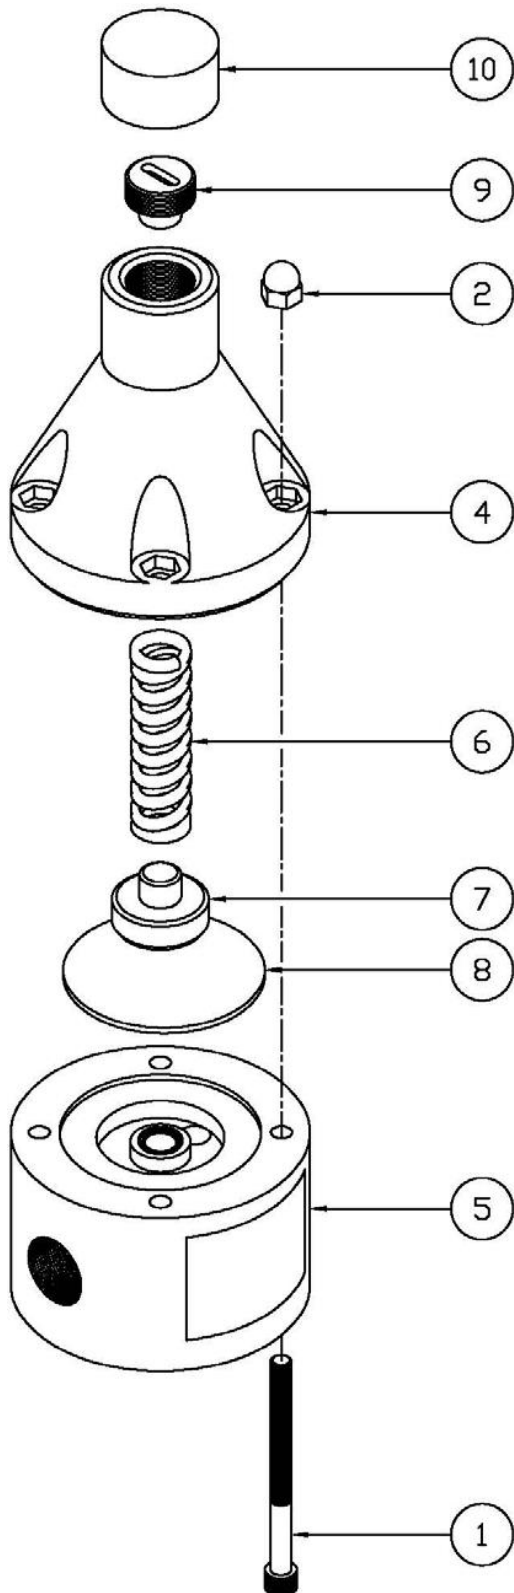

PARTS LIST

ITEM	DESCRIPTION	PART #	
1	10/32 X 2 1/2" Bolt - M-Series 1/2" Plastic Valves	PV-00113	
	10/32 X 1 3/4 Bolt - M-Series 1/4" - 3/8" Plastic Valves	PV-00106	
	10/32 X 3/4" Bolt - M-Series Metal Valves	PV-00107	
2	10/32 Cap Nut - SS	PV-00201	
3	10/32 Flat Washer (For Metal Valves with Metal tops)	PV-00301	
4	1/4" - 1/2" Valve Top - Noryl. Black	PV-004040	
	1/2" - External Adjustment Valve Top - PVC (Tiberian)	PV-004029	
	1/4" - 1/2" Valve Top - 316 SS	PV-00403	
		BPV #	PRV #
5	1/4" Valve Body PVC	BPM-00501	PRM-00501
	1/4" Valve Body PP	BPM-00502	PRM-00502
	1/4" Valve Body PTFE	BPM-00503	PRM-00503
	1/4" Valve Body PVDF	BPM-00504	PRM-00504
	1/4" Valve Body 316 SS	BPV-00505	PRV-00505
	1/4" Valve Body Alloy 20	BPV-00506	PRV-00506
	1/4" Valve Body Hast C	BPV-00507	PRV-00507
	1/4" Valve Body CPVC	BPM-00508	PRM-00508
	3/8" Valve Body PVC	BPM-00561	PRM-00561
	3/8" Valve Body PP	BPM-00562	PRM-00562
	3/8" Valve Body PTFE	BPM-00563	PRM-00563
	3/8" Valve Body PVDF	BPM-00564	PRM-00564
	3/8" Valve Body 316 SS	BPV-00565	PRV-00565
	3/8" Valve Body Alloy 20	BPV-00566	PRV-00566
	3/8" Valve Body Hast C	BPV-00567	PRV-00567
	3/8" Valve Body CPVC	BPM-00568	PRM-00568
	1/2" Valve Body PVC	BPM-00511	PRM-00511
	1/2" Valve Body PP	BPM-00512	PRM-00512
1/2" Valve Body PTFE	BPM-00513	PRM-00513	
1/2" Valve Body PVDF	BPM-00514	PRM-00514	
1/2" Valve Body 316 SS	BPV-005151	PRV-005151	
1/2" Valve Body Alloy 20	BPV-005161	PRV-005161	
1/2" Valve Body Hast C	BPV-005171	PRV-005171	
1/2" Valve Body CPVC	BPM-00518	PRM-00518	
6	Pressure Spring - 1/4" - 1/2" Valve; 150 psi	PV-00601	
	Pressure Spring - 1/4" - 1/2" Valve; 50 psi	PV-006011	
	Pressure Spring - 1/4" - 1/2" Valve; 250 psi	PV-006013	
	Pressure Spring - 1/4" - 1/2" Valve; 350 psi (Metal Valves w/Metal tops)	PV-006012	
	Pressure Spring - 1/4" - 1/2" Valve; 100 psi, 316 SS	PV-00601S	
7	Support Disc - 1/4" - 1/2" Valve, PVC	PV-00701	
	Support Disc - 1/4" - 1/2" Valve, 316 SS	PV-00702	
8	Diaphragm - 1/4" - 1/2" Valve - PTFE / EPDM	PV-00800	
	Diaphragm - 1/4" - 1/2" Valve - Viton	PV-00802	
	Diaphragm - 1/4" - 1/2" Valve - PTFE / Viton (High Temperature)	PV-00803	
9	Adjustment Screw - 1/4" - 1/2" Valve PET (White)	PV-00906	
	Adjustment Screw - 1/4" - 1/2" Valve Coated Steel	PV-00903	
10	Protective Vinyl Cap - Small (For Valves w/ OSS & MSS options)	PV-01001	
	Protective Vinyl Cap - X-small	PV-010011	